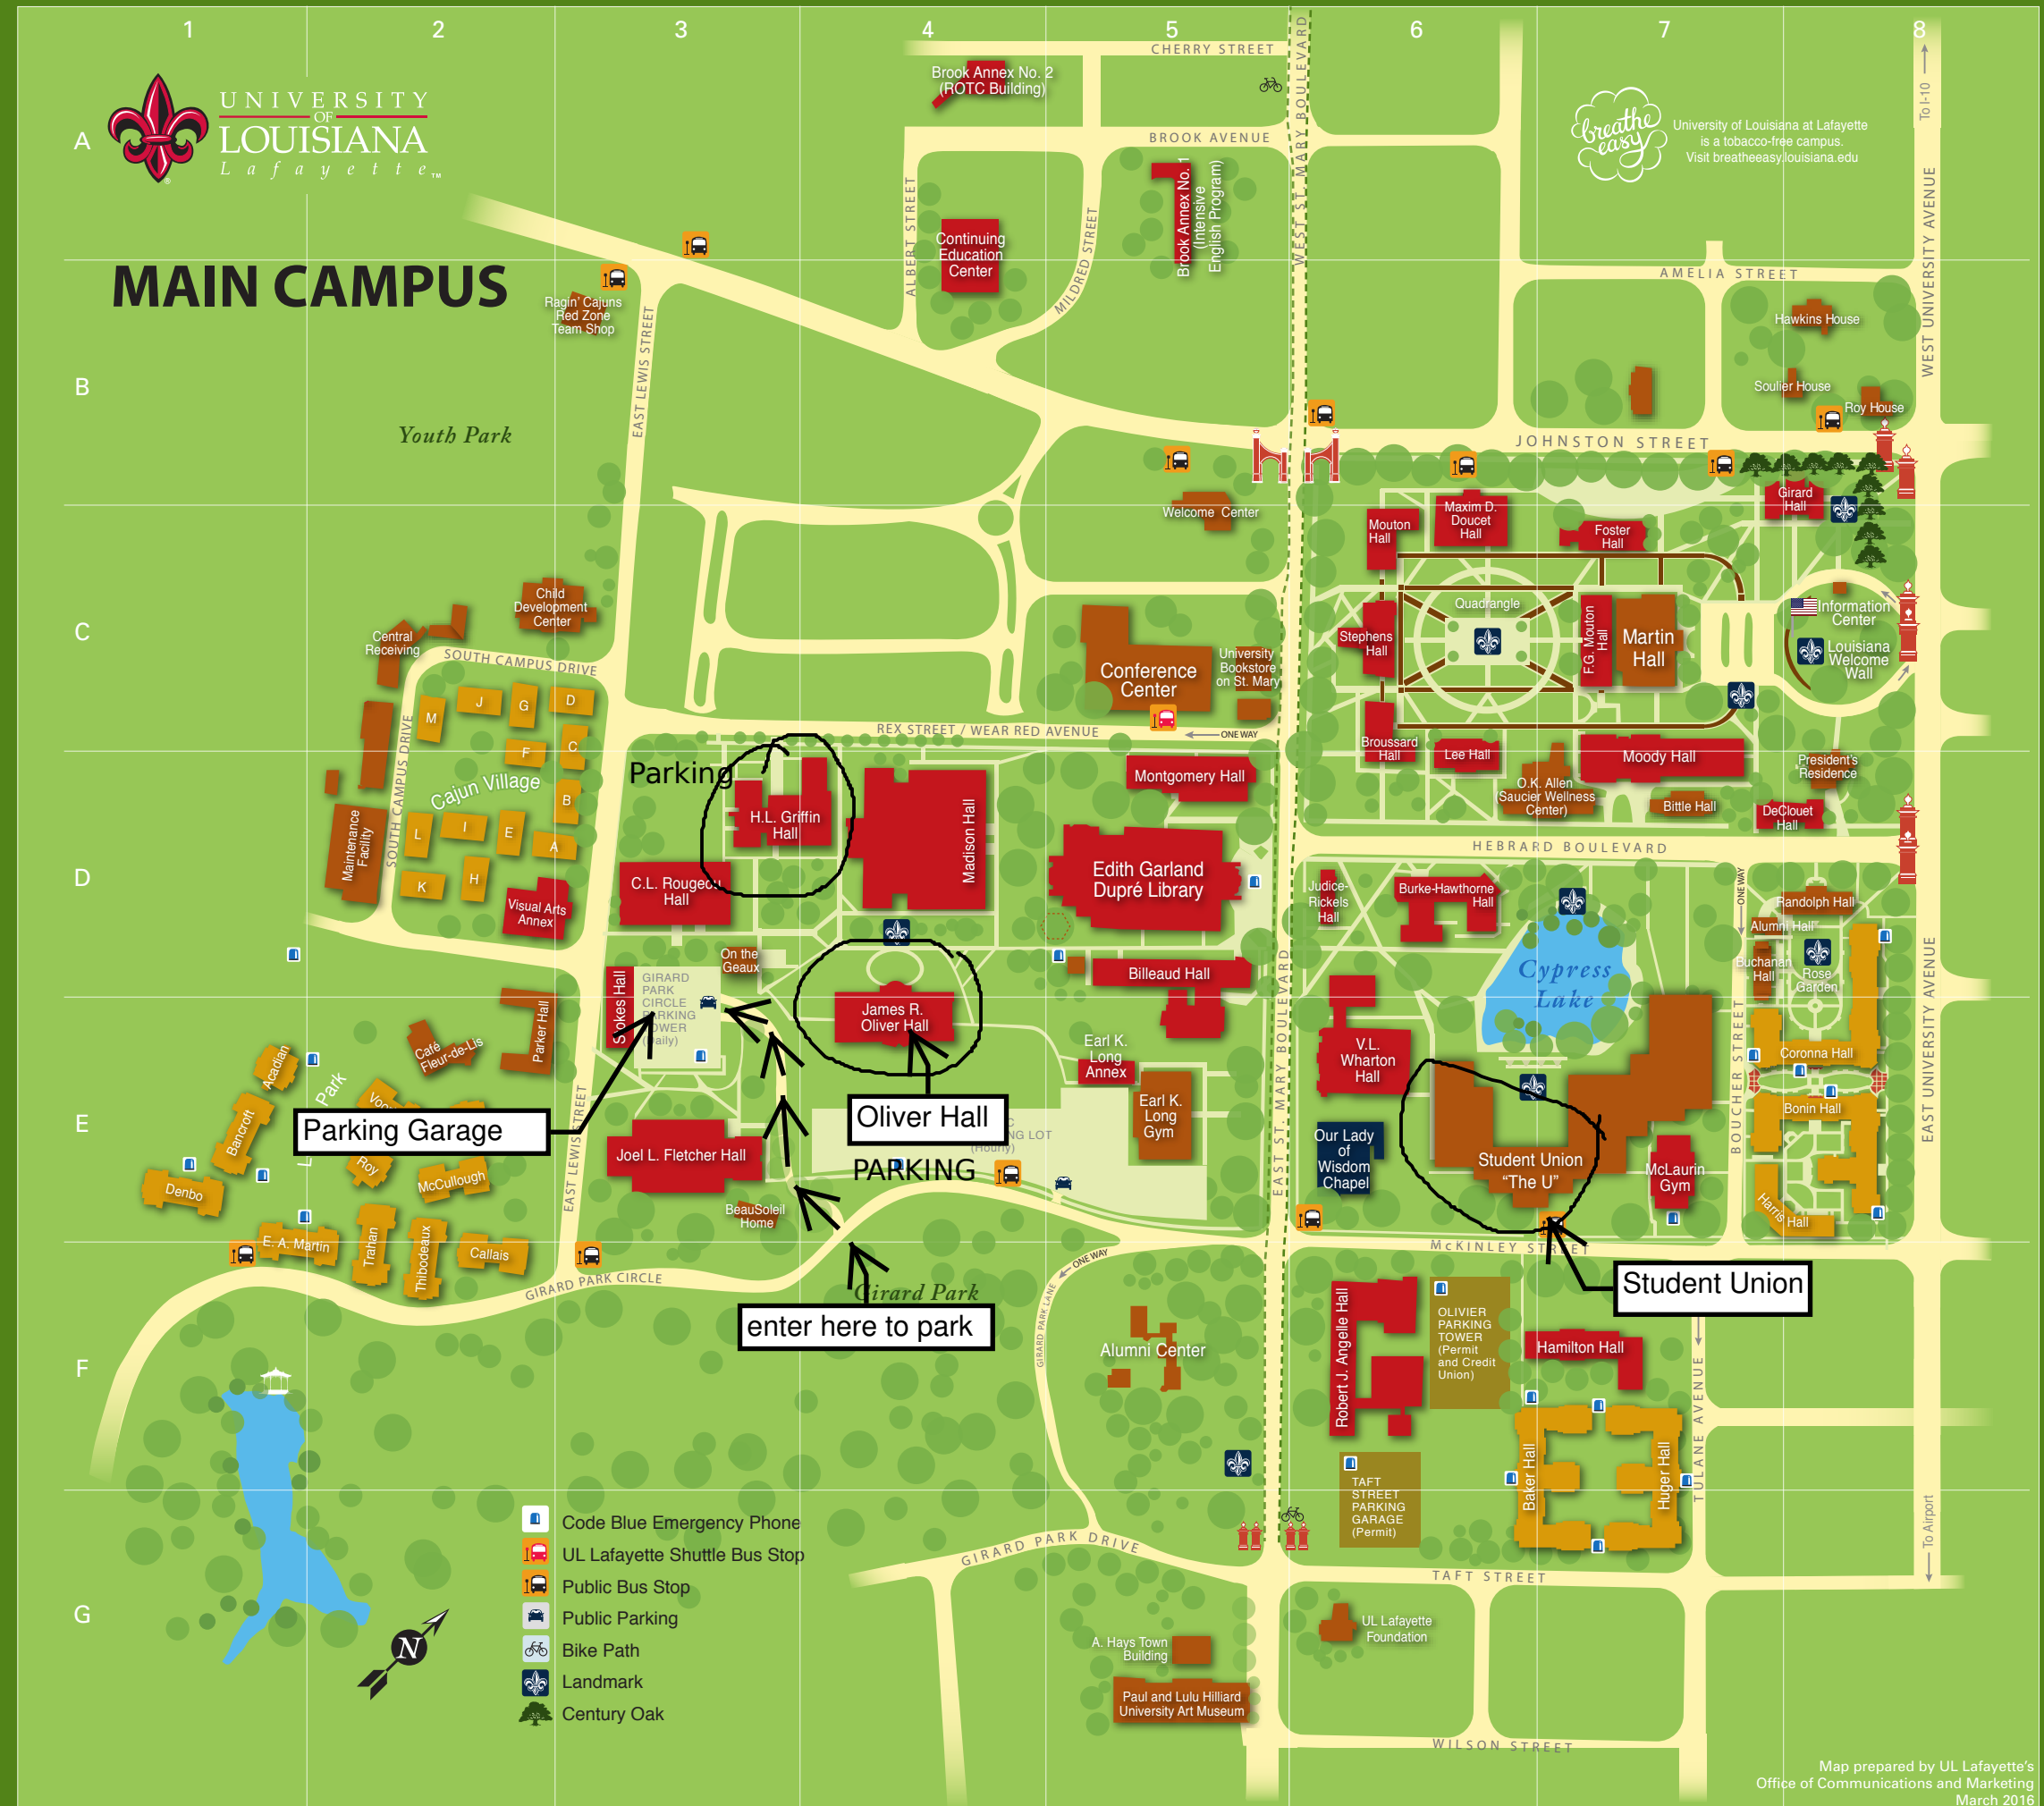

ACADEMIC BUILDINGS

ABBREVIATION	NAME	COORDINATES
ANG	Robert J. Angelle Hall	F6
BLD	Billeaud Hall	D5
	Brook Annex No. 2 - ROTC Building	A4
	Brook Annex No. 1 - Intensive English Program	A5
BRS	Broussard Hall	C6
B	Burke-Hawthorne Hall	D6
CLR	Clyde L. Rougeou Hall	D3
0038	Continuing Education Center	A4
DECL	DeClouet Hall	D7
D	Dupré Library	D5
MNAX	Earl K. Long Annex	E5
FGM	F. G. Mouton Hall	C7
G	Girard Hall	B8
HLG	H. L. Griffin Hall	D3
HH	Hamilton Hall	F7
JLF	Joel L. Fletcher Hall	E3
JUDI	Judice-Rickels Hall	D6
LEE	Lee Hall	C6, D6
MCLG	McLaurin Gym	E7
MDSN	Madison Hall	D4
MDD	Maxim D. Doucet Hall	C6
MO	Mouton Hall	C6
MX	Moody Hall	D7
MY	Montgomery Hall	D5
OLVR	James R. Oliver Hall	E4
VLW	V. L. Wharton Hall	E6
VAA	Visual Arts Annex	D2

NON-ACADEMIC BUILDINGS

ALCT	Alumni Center	F5
ALUM	Alumni Hall (Student Publications)	D7
UAM1	A. Hays Town Building	G5
BSH	BeauSoleil Home	E3
UPO	Bittle Hall (University Police)	D7
FLDL	Cafe Fleur-de-Lis	E2
CNRC	Central Receiving	C2
DAYC	Child Development Center	C2, C3
CONF	Conference Center	C5
EKLG	Earl K. Long Gym	E5
F	Foster Hall	C7
0011A	Hawkins House	B8
BSX1	International Student Center	A5
0060	Maintenance Facility	D2
MA	Martin Hall	C7
OKA	O. K. Allen (Saucier Wellness Center)	D6, D7
OLVT	Olivier Parking Tower	F6
TEMPORARY	On the Geaux	D3
PRKR	Parker Hall	E2
UAM2	Hilliard University Art Museum	G5
0001	President's Residence	D8
RAND	Ragin' Cajuns Red Zone Team Shop	B3
0011	Randolph Hall	D8
0011B	Roy House	B8
SMH	Soulier House	B8
STUN	Student Union "The U"	C6
TSCG	Taft Street Parking Garage (Permit)	E6, E7
UFC	UL Lafayette Foundation	G6
MAF	Welcome Center	C5

LANDMARKS

OLWC	9.11 Memorial	F5
STUN	Babin Memorial Gateway	C8
	Mary Olive McPhaul Rose Garden	D8, E8
	McNaspy Stadium Memorial	D4
	Our Lady of Wisdom Chapel	E6
	"The Porch" of former Student Union	E6
	Statue of Dr. Edwin L. Stephens	C8
	Louisiana Welcome Wall	C8
	Quadrangle "The Quad"	C6, C7
	Walk of Honor	C7